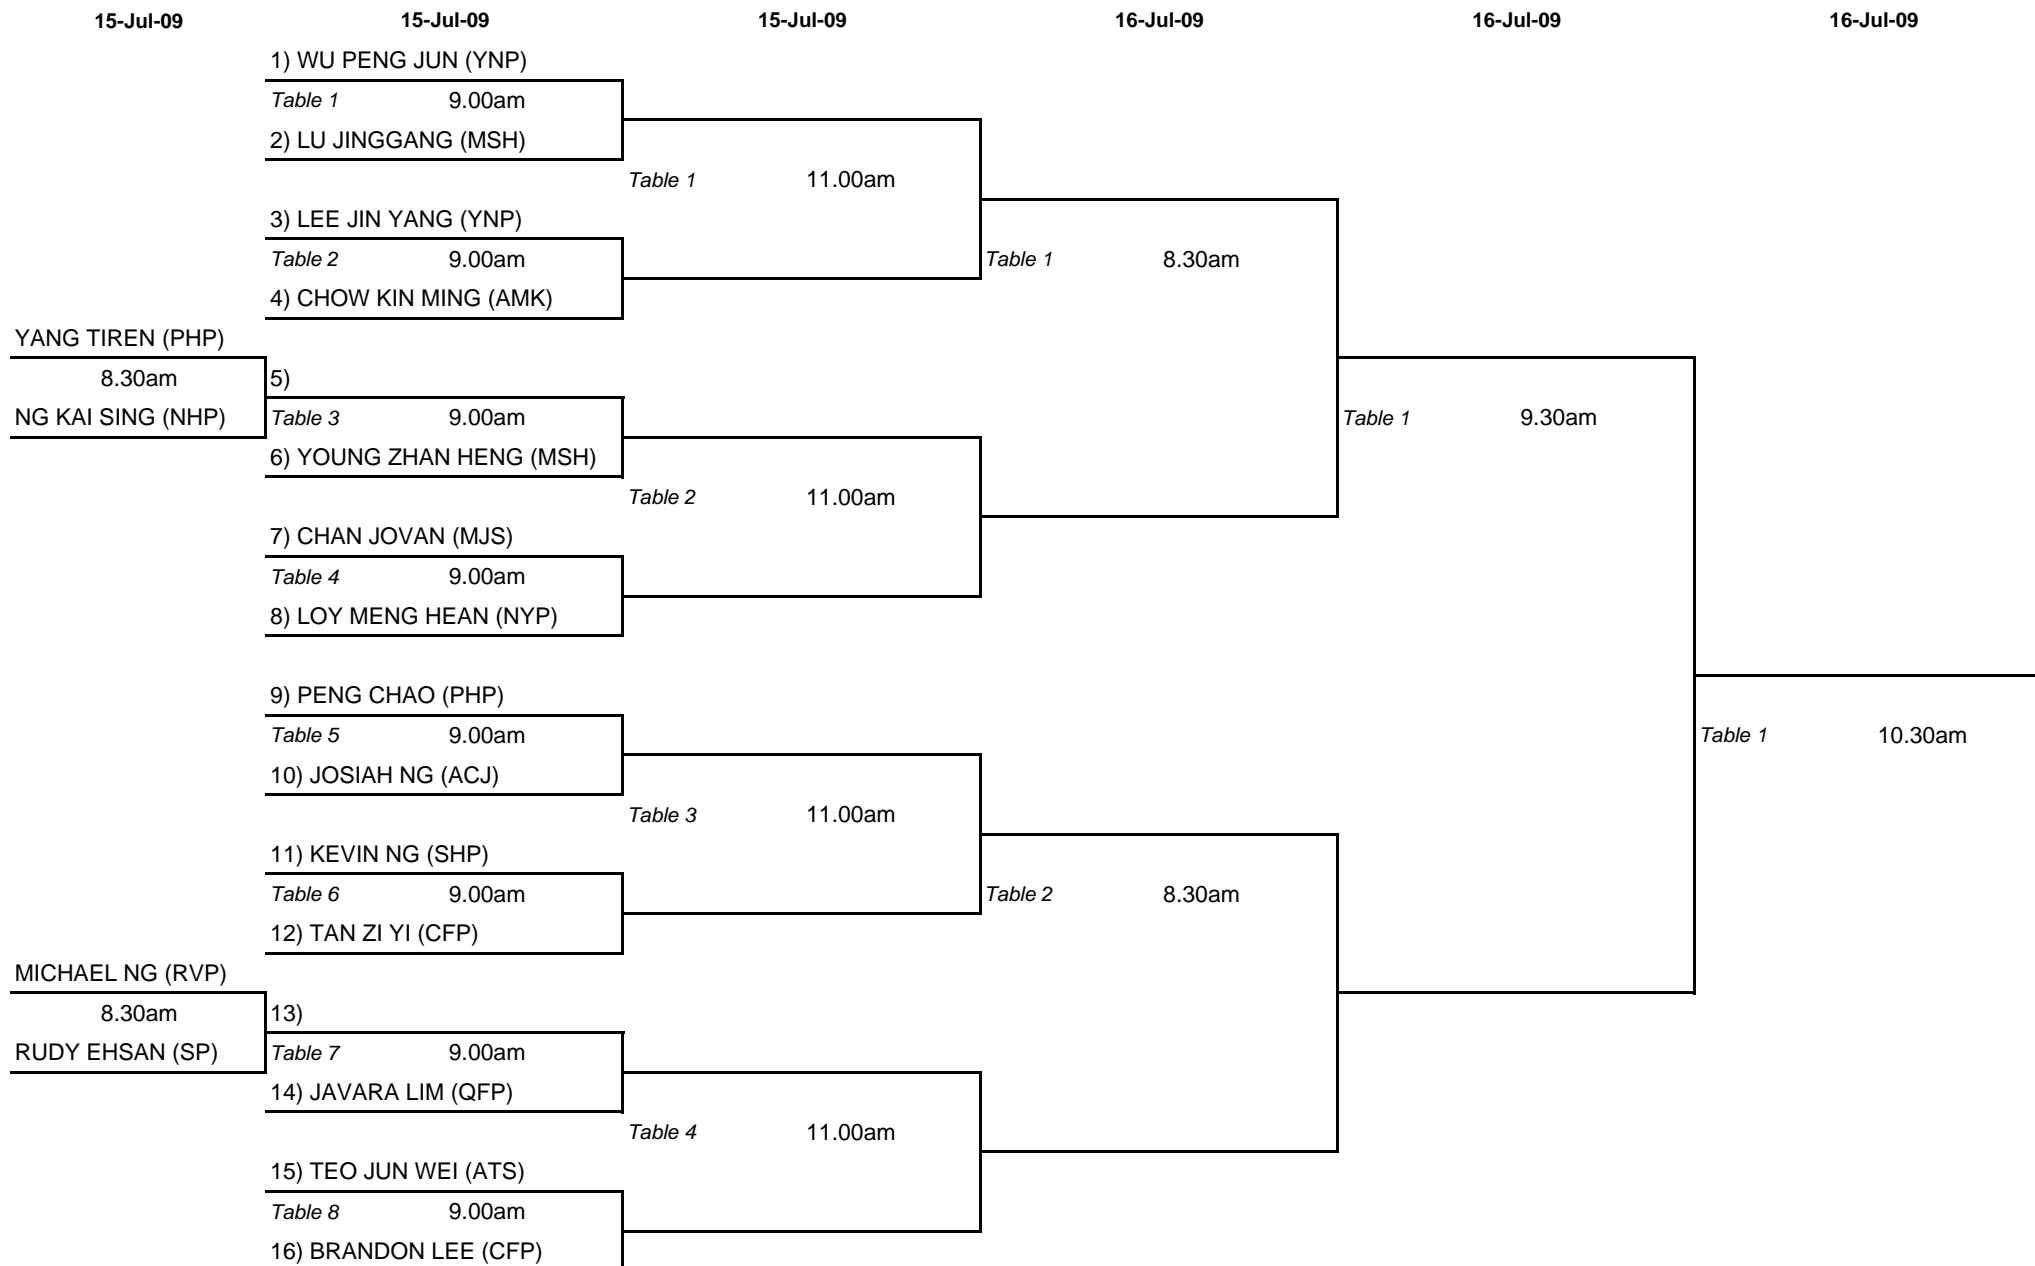

National Inter-Primary School Table Tennis Individual C'ships

Junior Boys (Top)

Junior Boys (Bottom)

15-Jul-09

15-Jul-09

15-Jul-09

16-Jul-09

16-Jul-09