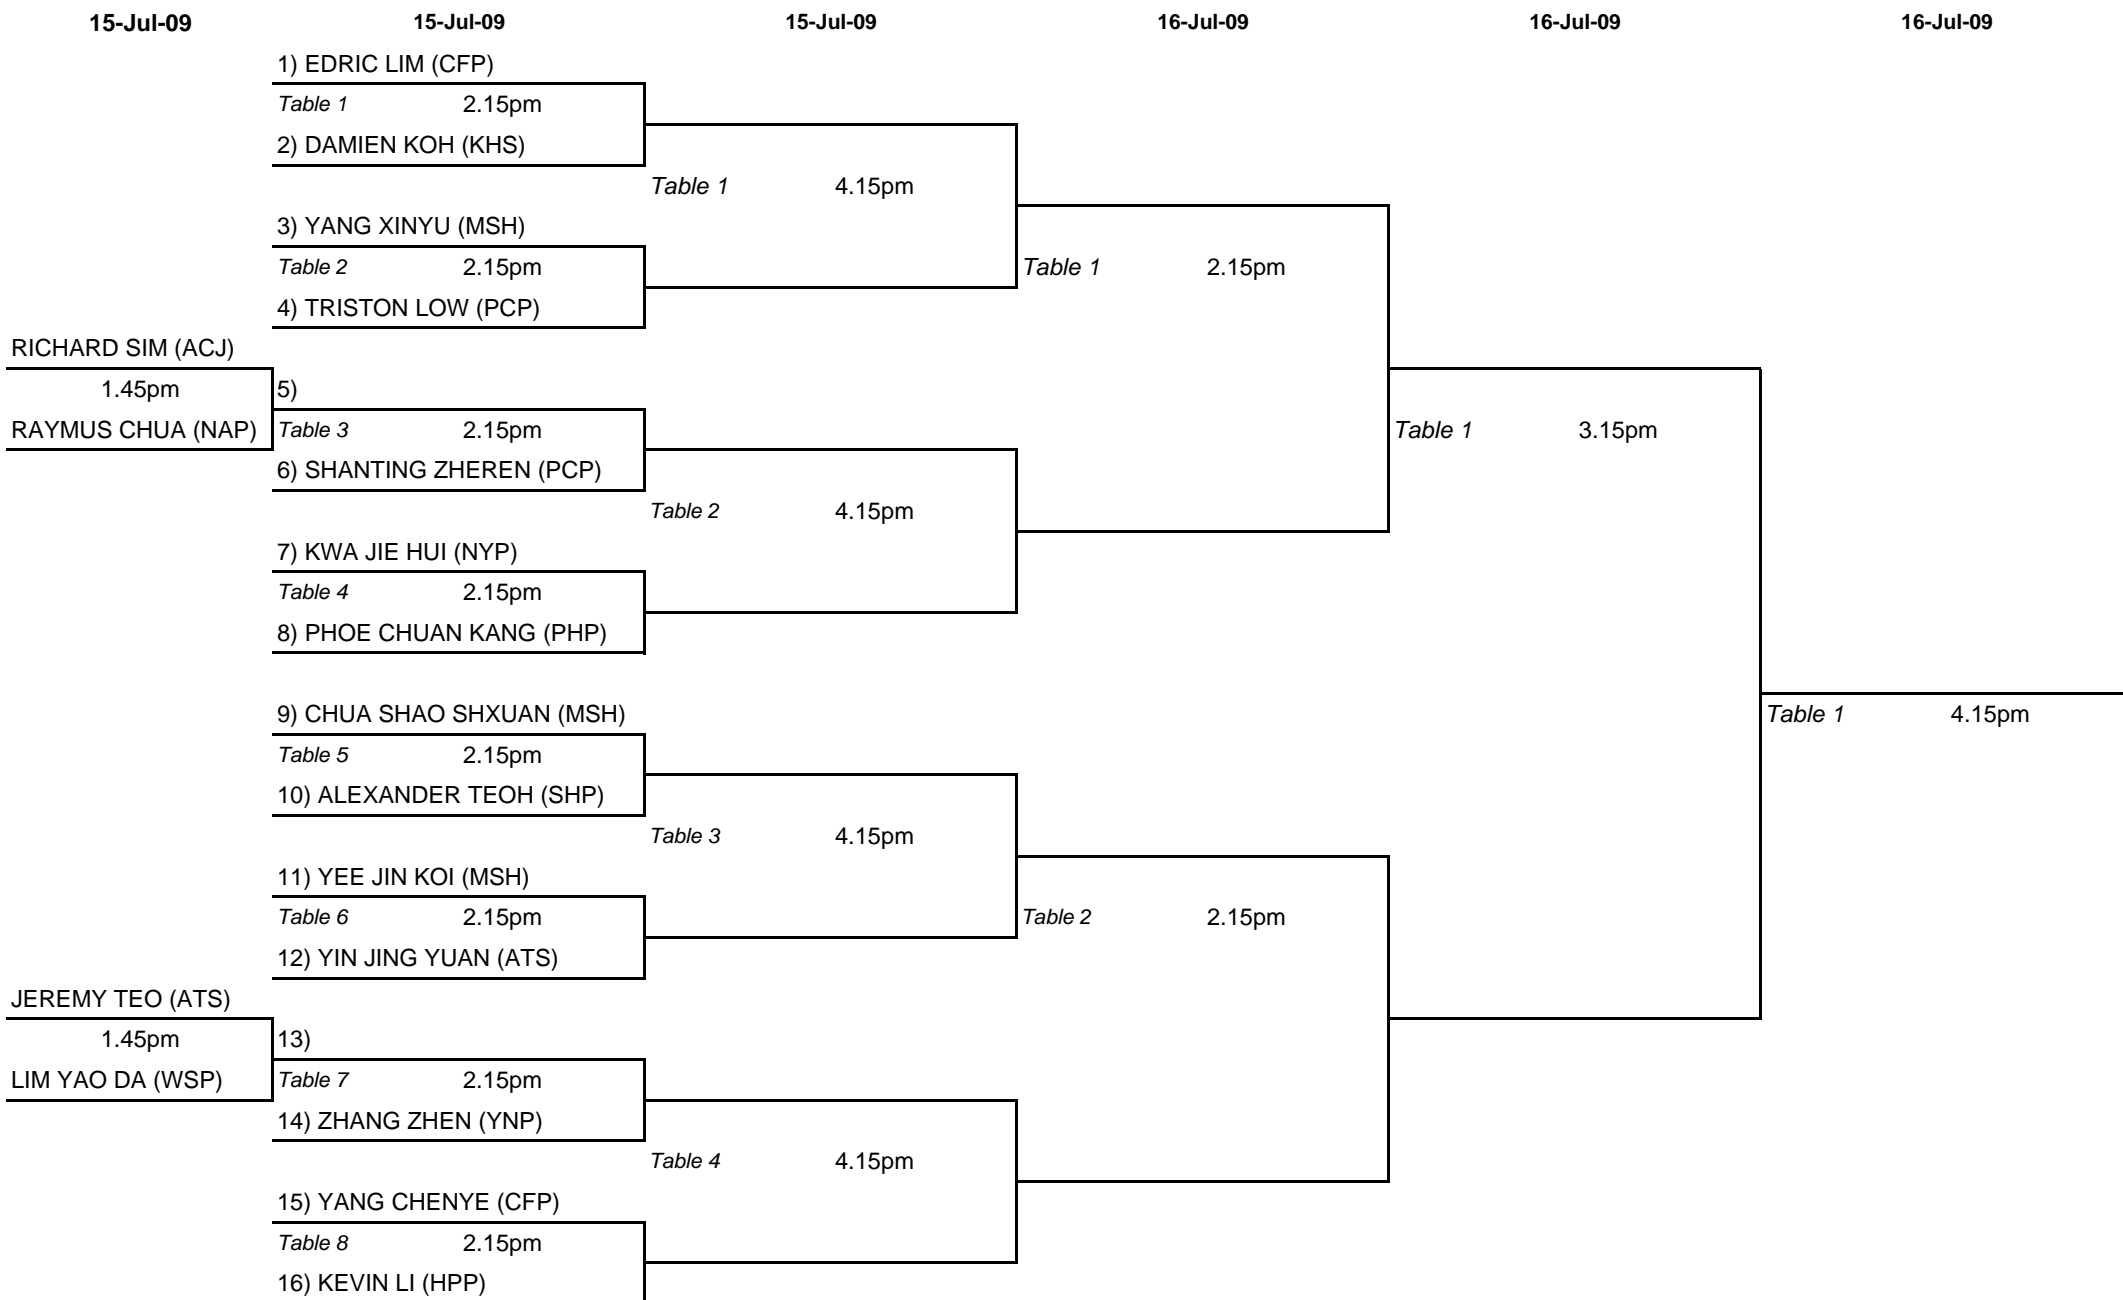

CHEE ZI KAI (RSP)

30) ONG YEW HAN (CPP)

Table 8 11.00am

31) TAN JEE CHONG (PCP)

Table 16 10.00am

32) KENNETH KOH (PHP)

National Inter-Primary School Table Tennis Individual C'ships

Senior Boys (Top)